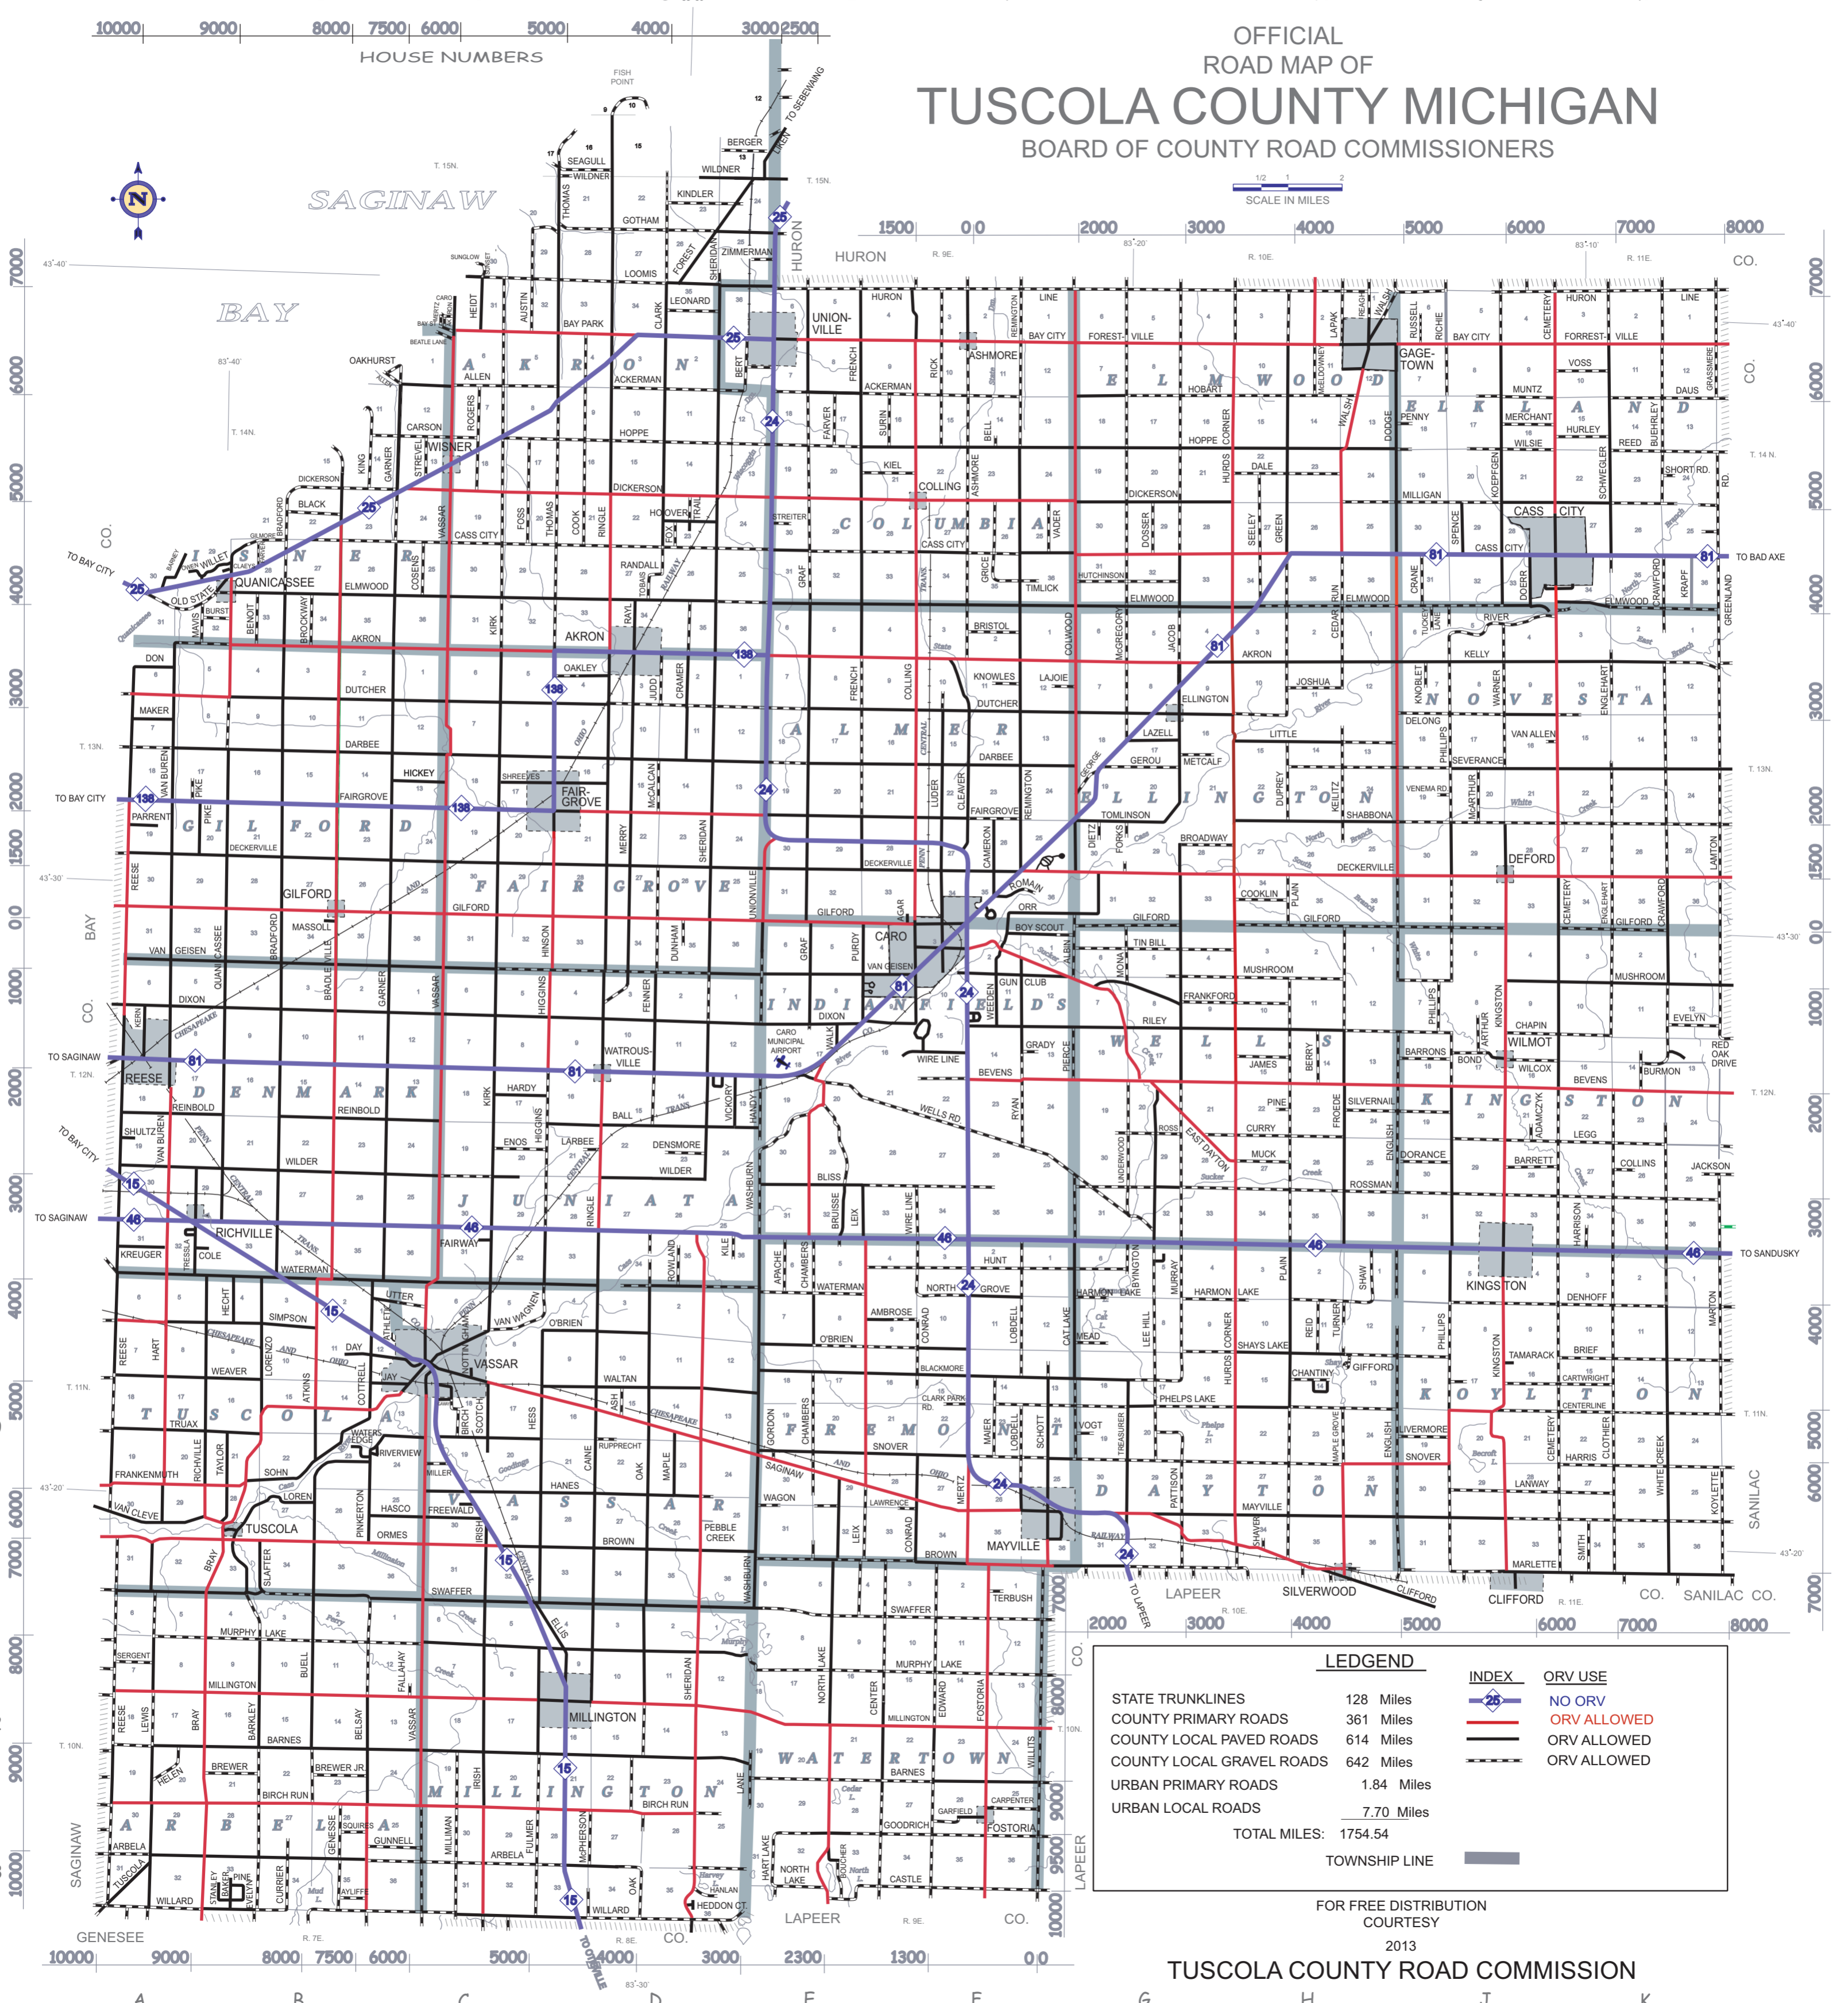

OFFICIAL ROAD MAP OF TUSCOLA COUNTY MICHIGAN

BOARD OF COUNTY ROAD COMMISSIONERS

LEDGEND		INDEX	ORV USE
STATE TRUNKLINES	128 Miles		NO ORV
COUNTY PRIMARY ROADS	361 Miles		ORV ALLOWED
COUNTY LOCAL PAVED ROADS	614 Miles		ORV ALLOWED
COUNTY LOCAL GRAVEL ROADS	642 Miles		ORV ALLOWED
URBAN PRIMARY ROADS	1.84 Miles		
URBAN LOCAL ROADS	7.70 Miles		
TOTAL MILES: 1754.54			
TOWNSHIP LINE			

FOR FREE DISTRIBUTION
COURTESY

2013

TUSCOLA COUNTY ROAD COMMISSION